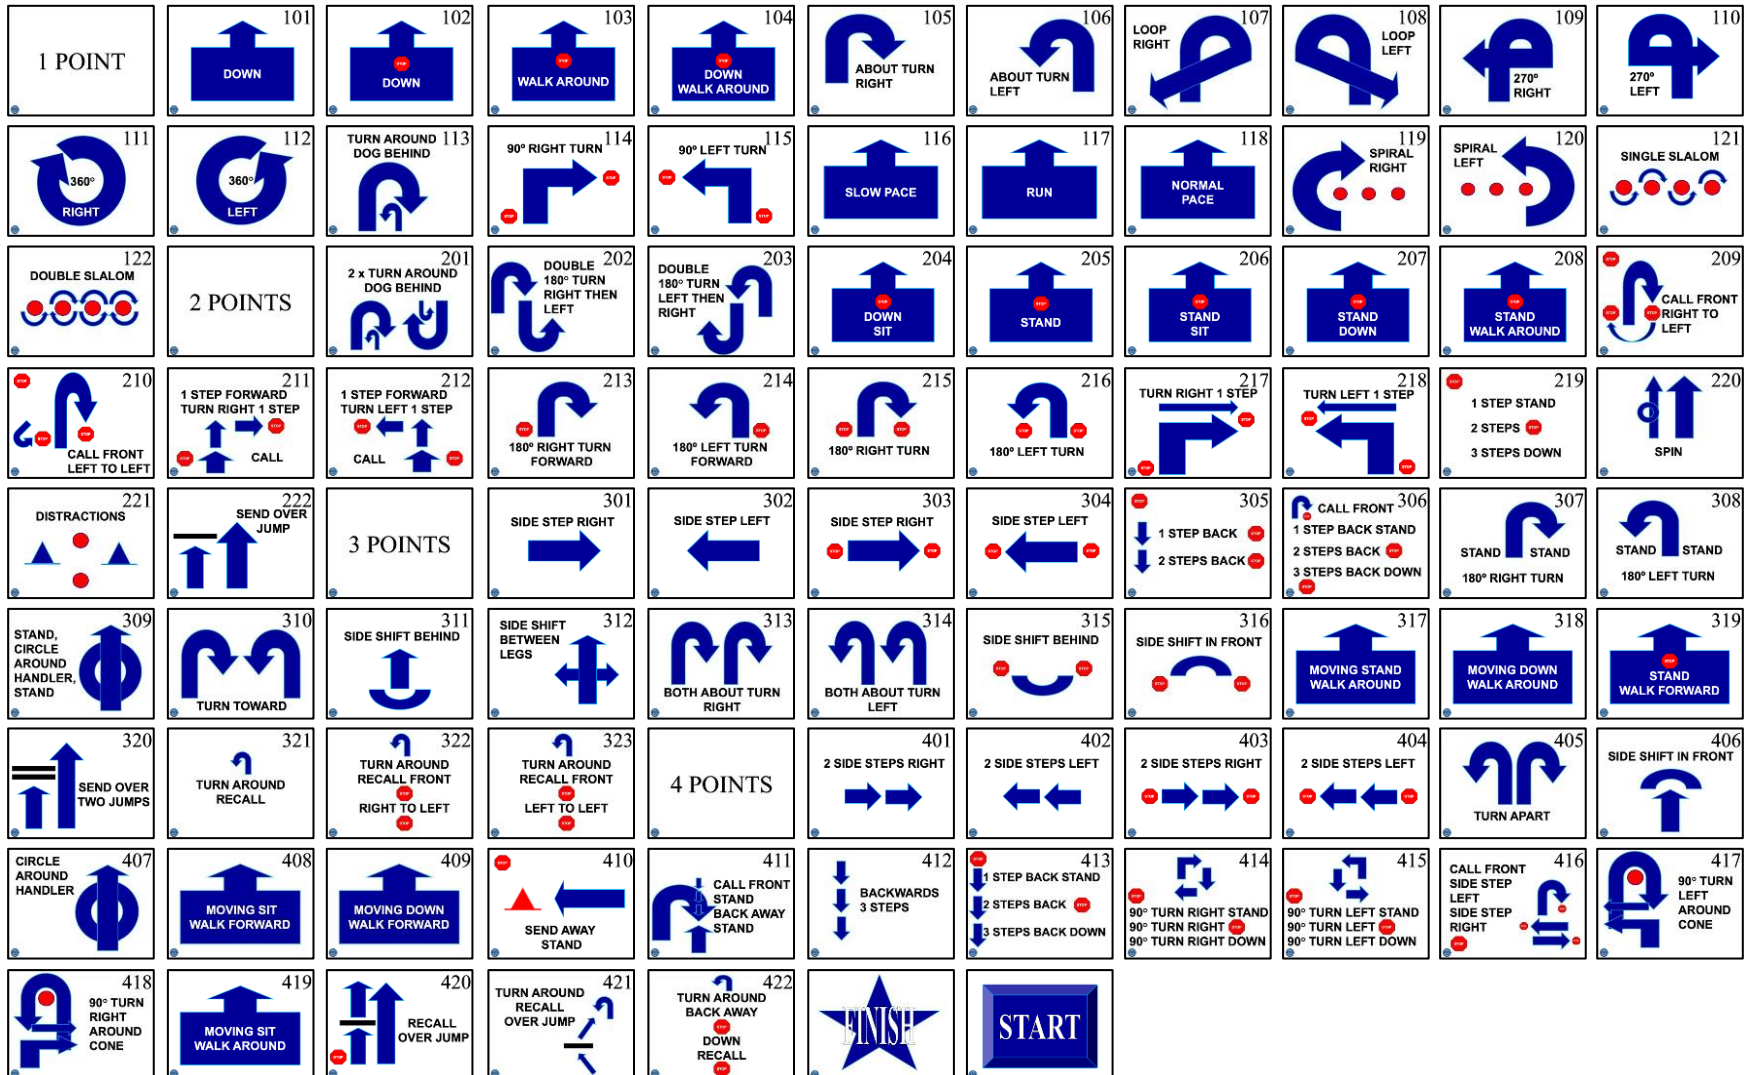

FEDERATION CYNOLOGIQUE INTERNATIONALE (FCI) (AISBL)

Place Albert 1er, 13, B – 6530 Thuin (Belgique), tel : +32.71.59.12.38, internet: <https://www.fci.be>

Overview of the signs

Effective 1/01/2024